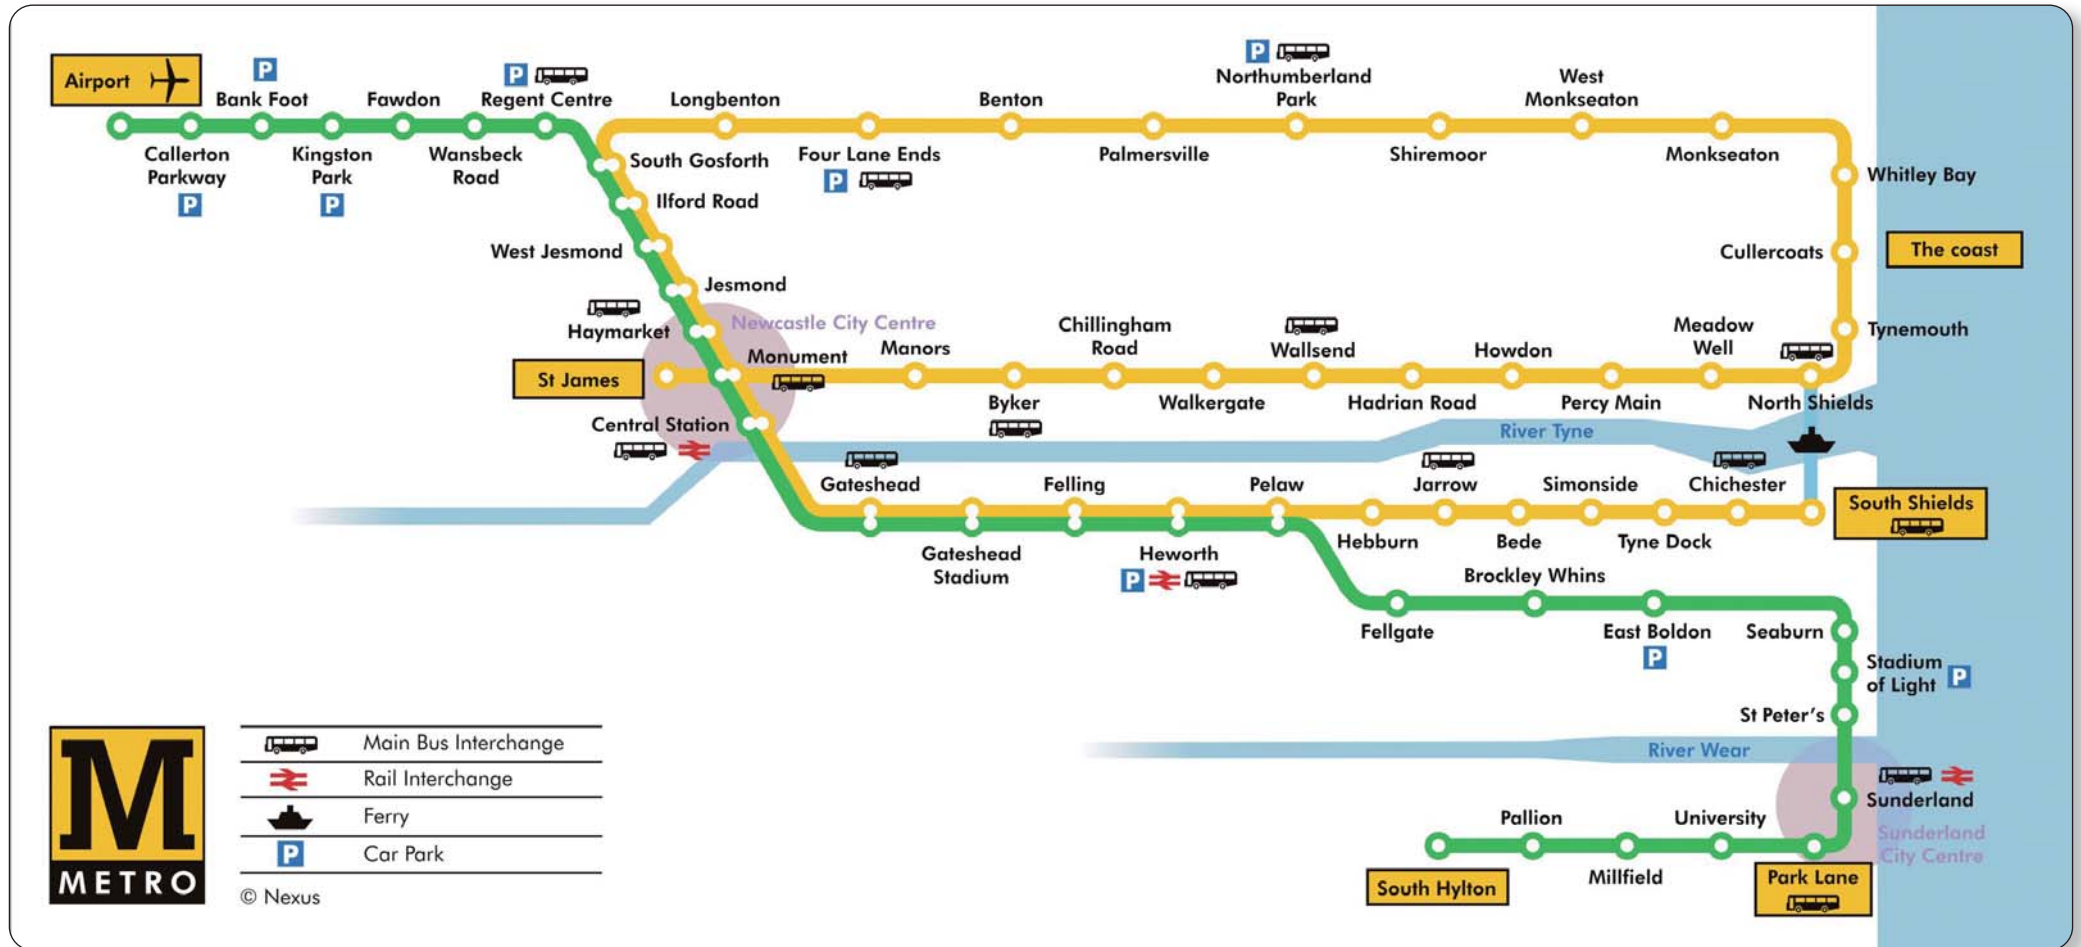

Metro System Plan

Safety Sense! Throwing stones at a Metro is a crime and the driver or passengers could be injured.